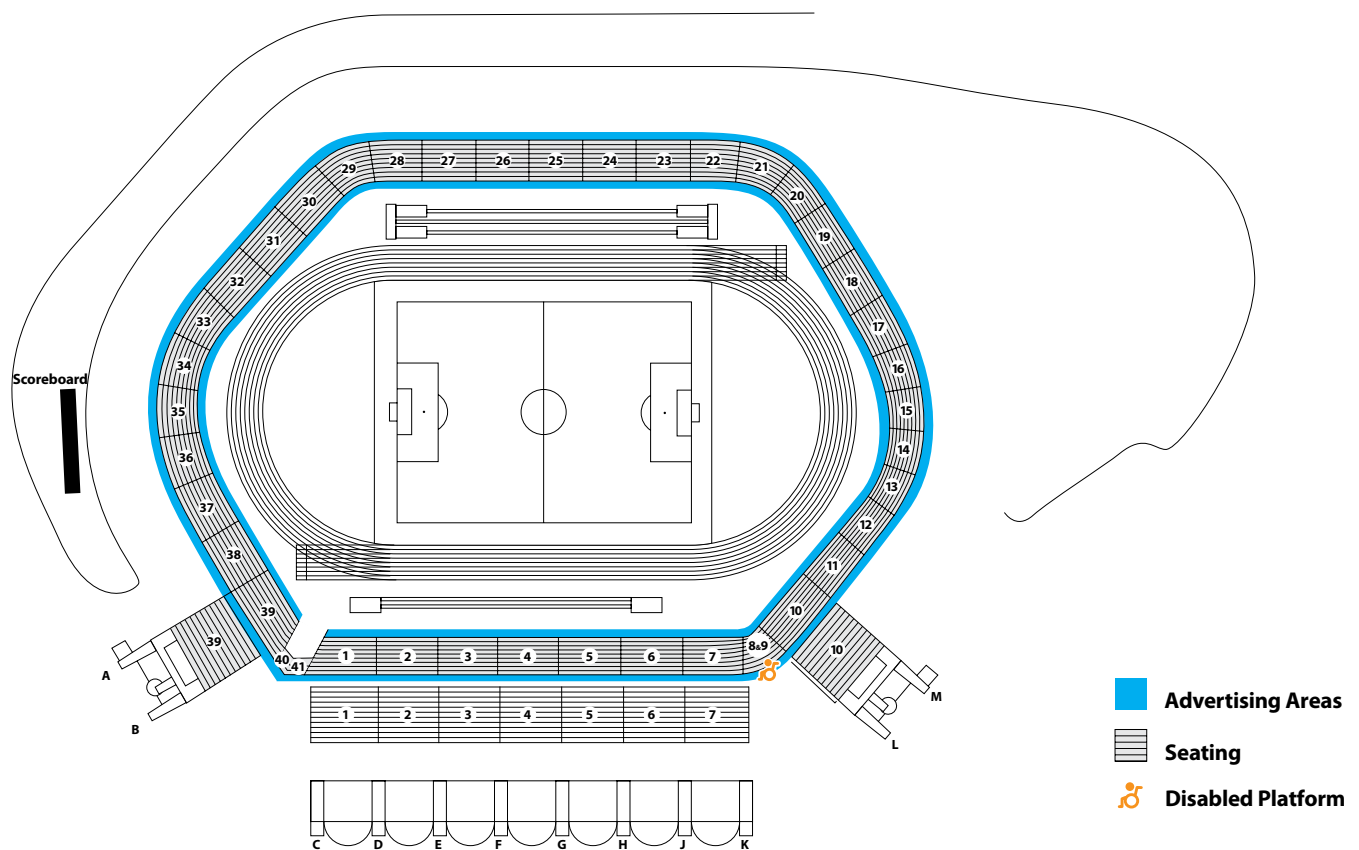

# Advertising Board Sizes & Prices

|                 |      |
|-----------------|------|
| <b>Premier</b>  |      |
| 6m x 1m         | £800 |
| <b>Standard</b> |      |
| 6m x 0.5m       | £400 |

Price for 12 months.  
 Other sizes available on request.  
 Other advertising opportunities available.  
 Subject to terms and conditions.